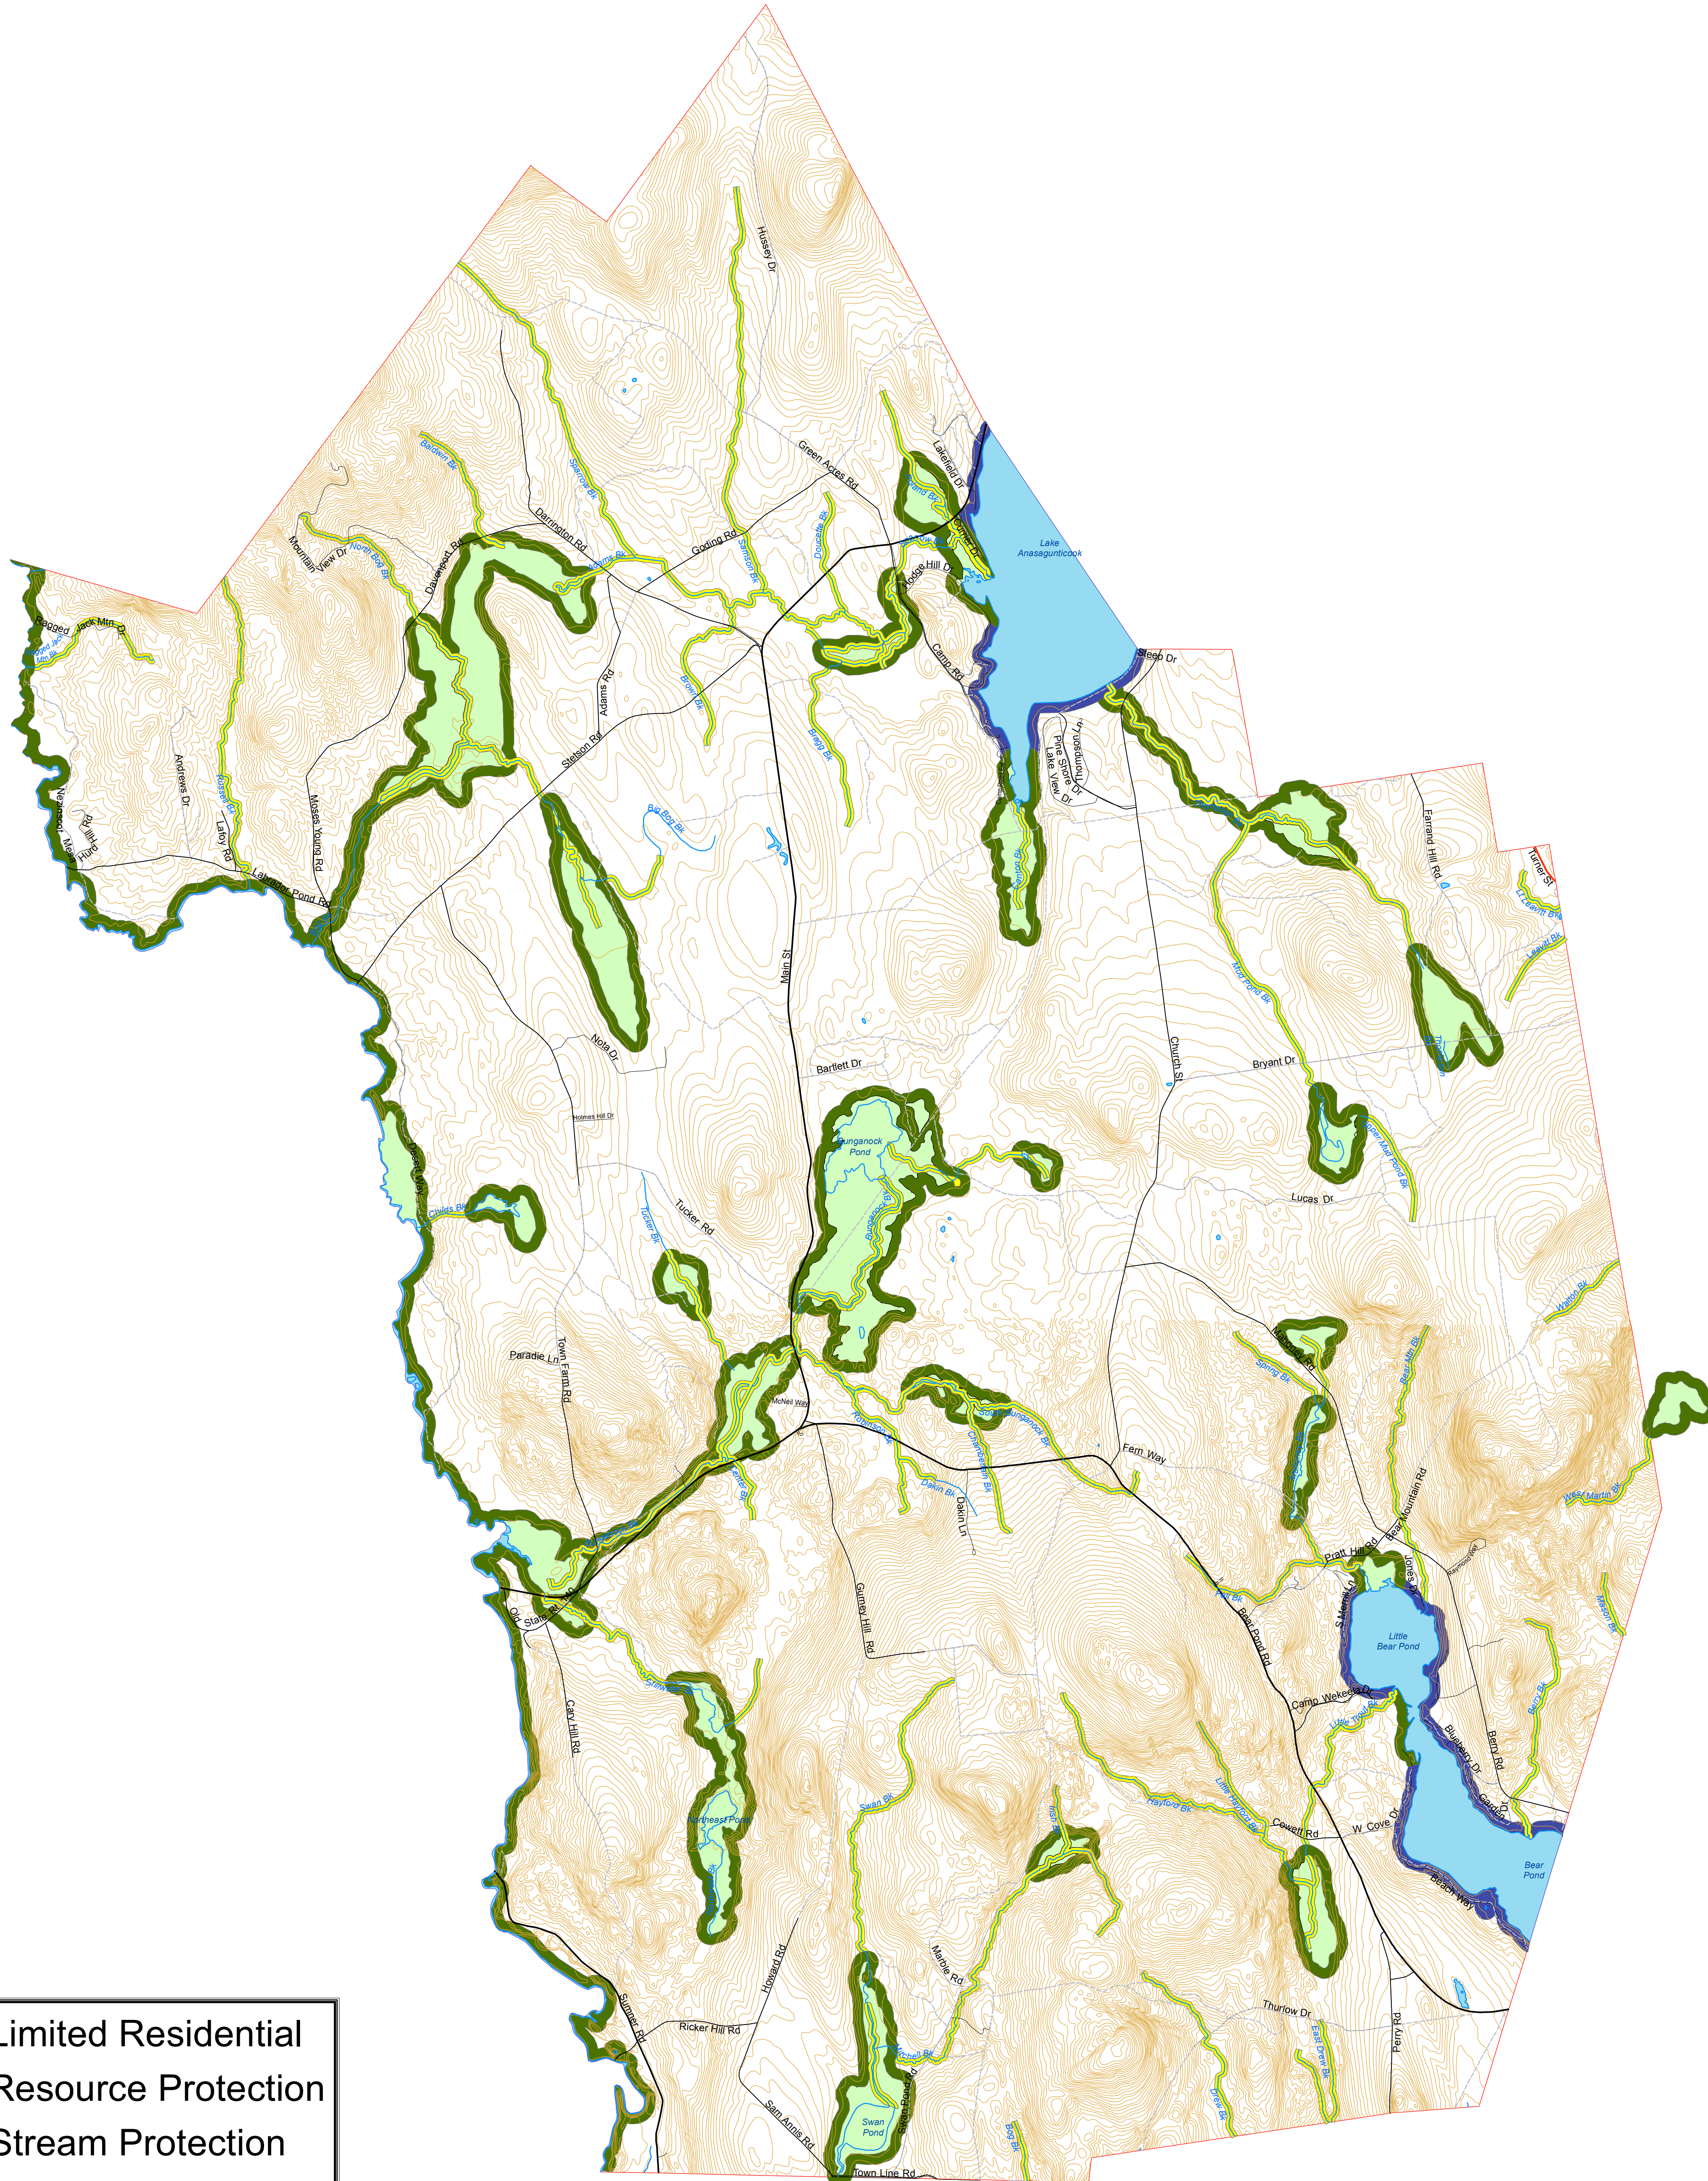

Hartford, Maine

Shoreland Zoning Map
2011

	Limited Residential
	Resource Protection
	Stream Protection
	Wetland